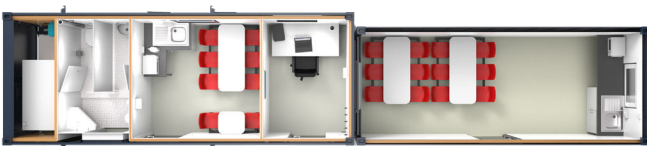

# Combi Cabin 44

**Garic's Combi Cabin 44 can cater for up to 20 people. The cabin has a toilet, urinal, canteen, office, the add on can be a canteen or drying room or office.**

This welfare unit is perfect for a larger site where space is restricted.

## Key Features:

- Anti-vandal steel constructed units
- Canteen for 20 operatives
- Diesel powered 240v generator
- Inclusive of all lighting, heating and hot water
- Fully flushing W.C and forearm sink
- Microwave & Kettle included