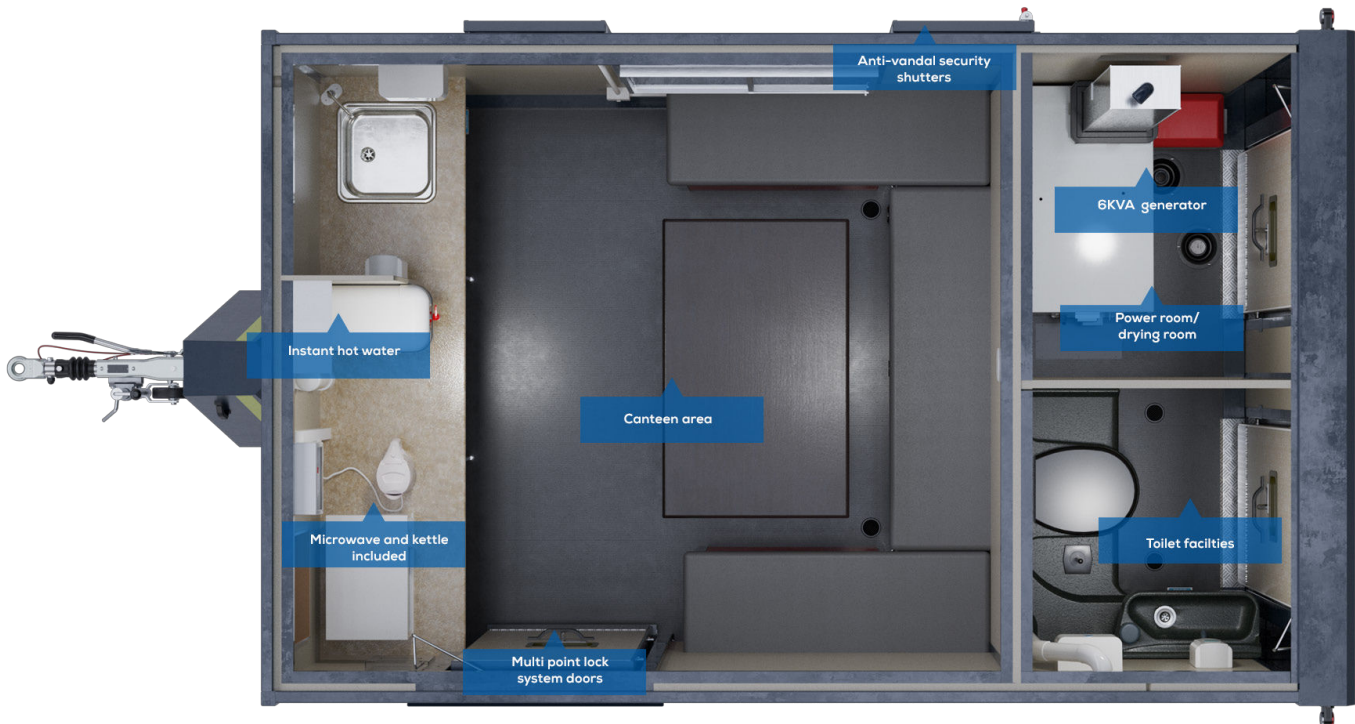

Armadillo 12 Eco

The Armadillo 12 mobile welfare cabin is a road towable, self-contained anti vandal unit. The six person unit includes a canteen with microwave, kettle and a private W.C.

It can be towed into position, placed and then secured making it ready for use within minutes.

Key Features:

- Road towable, self-contained secure steel unit
- Auto-frost protection
- Private W.C
- Canteen with kettle and microwave
- Powered by a diesel generator

Armadillo 12 Eco

Capacity
6 people

Minimum hire **1 week**

Standard Specifications:

Product code

020601
020602

Dimensions LxWxH

12 x 7.5ft / 3.6 x 2.3m

Dry Weight

1835kg

Facilities

Canteen/WC/Changing room)

Heating system and Auto frost protection

Included

Hot water (canteen and WC area)

Included

Regulation forearm sink- WC area

Included